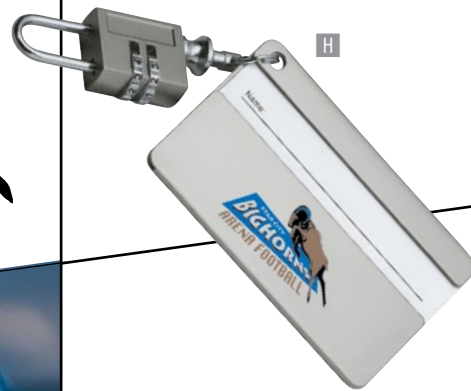

A

B

C

D

E

G

H

I

- A LV2106N - FULL COLOR Insert Pen
- B KM6400N - LUCIDATO 160z Steel Mug
- C GV8210 - LED Carabiner with Belt Clip and Retracting Key/Badge Holder
- D WC6310 - SPORT Style Gentlemen's Watch
- E GR4300N - I-COOL Six-Pack Cooler
- F GR4000 - RETRO Fridge/Warmer
- G KP4300 - PUNTO I Zip Folio
- H ET800 - NAVIGOR SERIES Luggage Tag With Lock
- I GR6000N - BLUE Sports Timer Keyring
- J GT6005 - SPORTY Autolight Kit

J

F