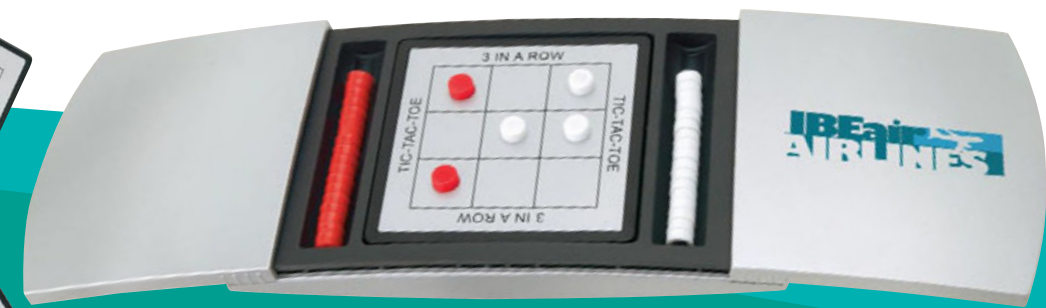

A

B

C

- A EC1102 - VAGHI World Time Clock
- B KP7412 - COMO I Laptop Computer Tote Bag
- C ET500/600 - NAVIGOR Luggage Tag and Lock Set
- D GP3204 - DUAL TIME Analog Travel Alarm Clock
- E EK1005N - METAL Keytag with Inlaid Woven Steel
- F BP4300N - ELAN Plastic Pen
- G LS400 - ARMOUR I Ballpoint Pen
- H JGD3740 - SERIES 37 Gentlemen's Dual Time Watch
- I GG2101 - TRAVEL 5-in-1 Magnetic Game

D

E

F

G

H

IBEair AIRLINES

I