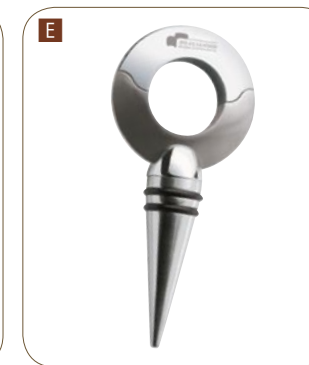

MILAN LEATHER

designer furniture factory

- A** EG5002 - VENCEDOR Leather Backgammon Set
- B** EH3503 - TESORO III Wooden Triple Wine Box
- C** EH3201 - ARCHITETTO Bottle Cradle
- D** ES9010 - GENIO Mini tool set in leatherette case
- E** EH3100 - LIEGE I Silver Wine Stopper
- F** LM7500Z - AVANTE Brown Rollerball Pen

- G** EH5103 - QADRIMO 4-Piece Leather and Silver Coaster Holder Set
- H** EK6003 - CINTA Keychain with Black Leather Strap
- I** EB3005 - TOMDOIS 2-Tone Business Card Case
- J** ES8002 - LUCECITTA Perpetual Calendar
- K** JGR3180 - SERIES 31 Gentlemen's Rectangular Watch

A

B

C

D

E

F

G

H