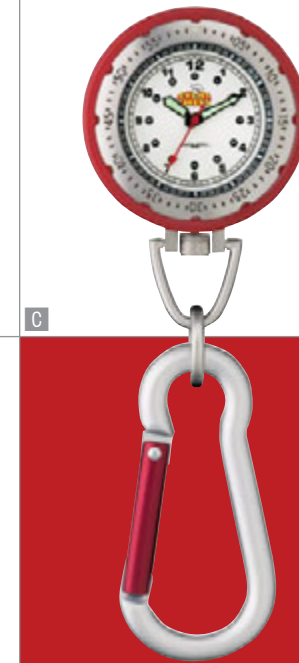

# EVENT CHEFS

- A GR4601R - I-COOL Large Stereo Cooler
- B EH3005 - SANSEGAL Wine Bottle Opener & Stand
- C JGK4800 - SERIES 48 Unisex Jorg Gray Carabiner Clip Watch
- D BP7700R - RED 4-IN-1 Magnetic Beverage Buddy
- E EK4004D - APPARIER Color Domed Keyring
- F GC0411R - 350ml FLASK with Carabiner, Compass, Strap & Ring
- G LV4101R - MINI Pad and Pen Combination

- H BP7500R - CHROME Plastik Ballpoint Pen
- I BP8700R - LANG Plastik Ballpoint Pen
- J GC058 - 4½ INCH Steel Bottle Opener