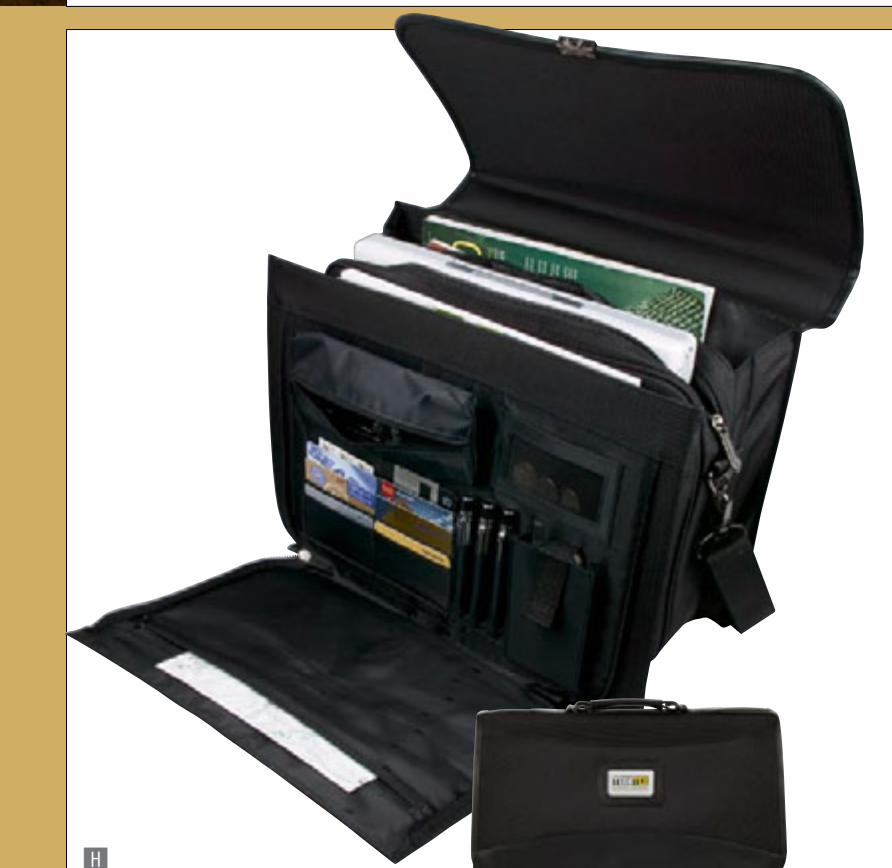

TECHTEX

MICROCHIP COMPONENTS

- A** LM9300 - SOLARIS Dual 4-In-1 Pen
- B** GT5001 - 21PC Mini Tool Kit
- C** EK1000 - LEGEND Separating Keyring
- D** EG1001 - DECISIF Series Decision Maker
- E** GC1300 - USB Mug Warmer
- F** GC1200 - 4-PORT USB 1.1 Hub
- G** EK9002 - VOLTA II Keyring and Screwdriver Set
- H** KP7010 - HERO Black Laptop Computer Attache
- I** JGC1650 - SERIES 16 Gentlemen's Chronograph Watch