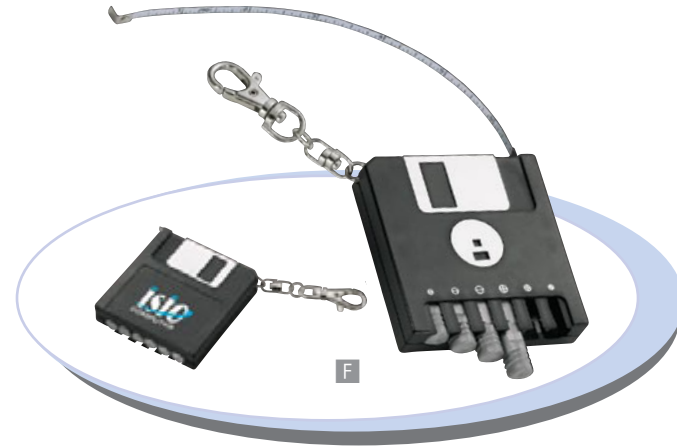

isio COMPUTER

- A BP9200N - ALEXIS Plastik Colored Light Pen
- B GC1401 - USB Flex Torch
- C GC084 - 5 in 1 Mini Screwdriver Set
- D GC1100 - USB Optical Mini Mouse
- E GC1201 - 4-PORT USB 2.0 HUB
- F GT8003 - MINI TOOL Tech Set
- G GP4000 - MINI Vac
- H GC1101 - USB Cordless Optical Mouse
- I GC1400 - USB Rechargeable Flashlight
- J BP3800N - MAXWELL Plastic Pen
- K BA100N - GALSINO Ballpoint/Stylus

E

F

SECURITY