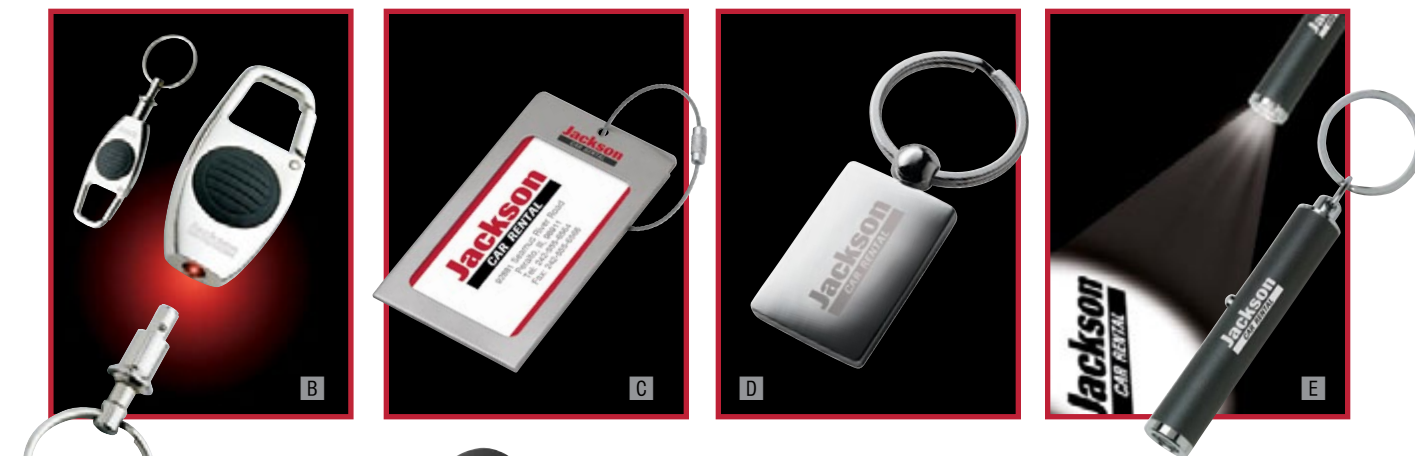

Jackson

CAR RENTAL

- A** GT6008 - AUTOLIGHT Econo Kit
- B** EK7101 - LUMIERE IV Separating Key Chain w/Light
- C** ET200 - NAVIGOR Series Luggage Tag
- D** LV0505 - PERSPECTIVE Keychain Rectangle
- E** LC2901 - SILUETTA Custom Logo Light Beam
- F** GT6002 - ECON Flashlight Driver Set
- G** ET700 - NAVIGOR Lock W/1 Meter Curl Wire
- H** GC001 - TRUNK Extender
- I** KM6404R - SALIA 16oz Steel Mug w/Handle
- J** KP4310 - FRATELLO Zip Folio